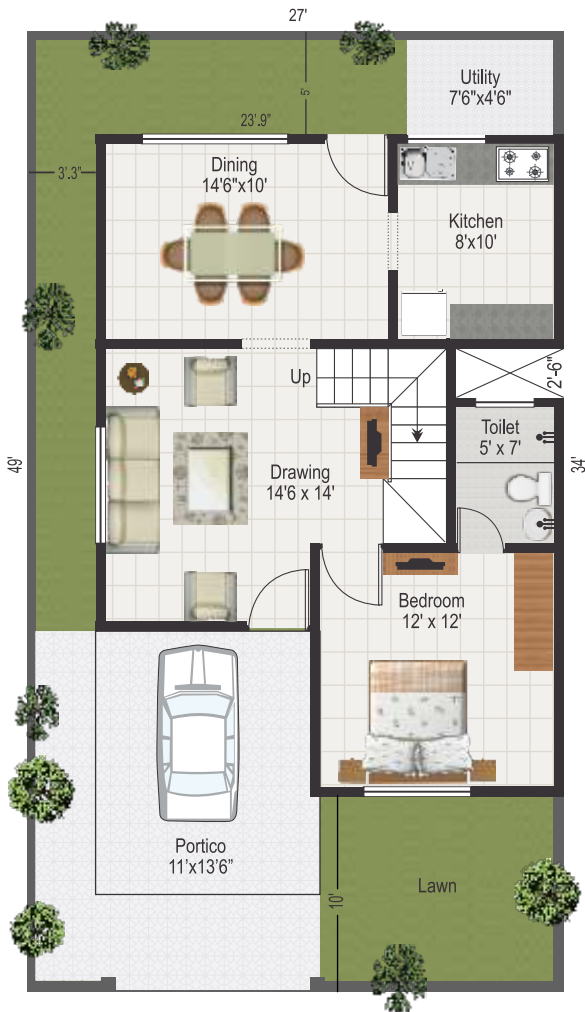

# VILLA ORCHIDS

KOWKUR, BOLLARUM  
SECUNDERABAD

TYPE - C2

Ground Floor Plan

First Floor Plan

Total Area : 1820 sft.