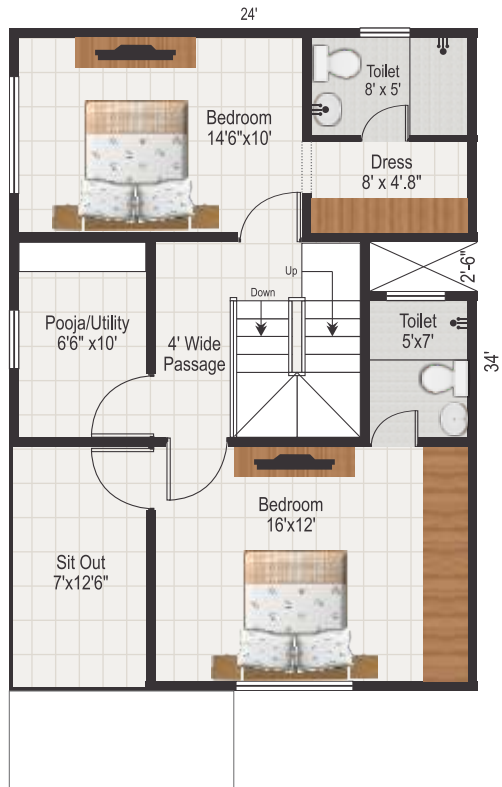

# VILLA ORCHIDS

KOWKUR, BOLLARUM  
SECUNDERABAD

TYPE - C2

Ground Floor Plan

First Floor Plan

Total Area : 1820 sft.